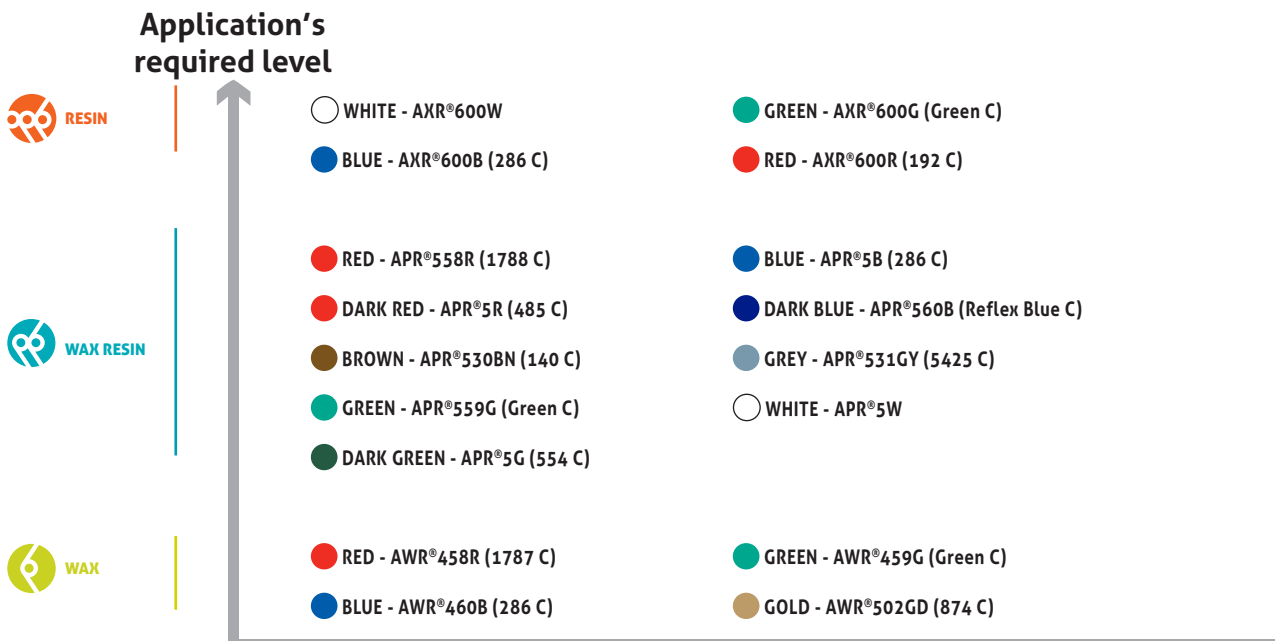

Flat Head TECHNOLOGY

BLACK

COLOURS

Our Flat Head colour ribbons have been developed on the basis of our current wax, wax/resin and resin qualities to suit a number of automatic identification and graphic applications, with similar printing performance than their equivalent black ribbons.

Near / CORNER EDGE TECHNOLOGY

BLACK

COLOURS

Our Near/Corner Edge colour ribbons have been developed on the basis of our current wax/resin and resin qualities to suit a number of automatic identification and graphic applications, with similar printing performance than their equivalent black ribbons.