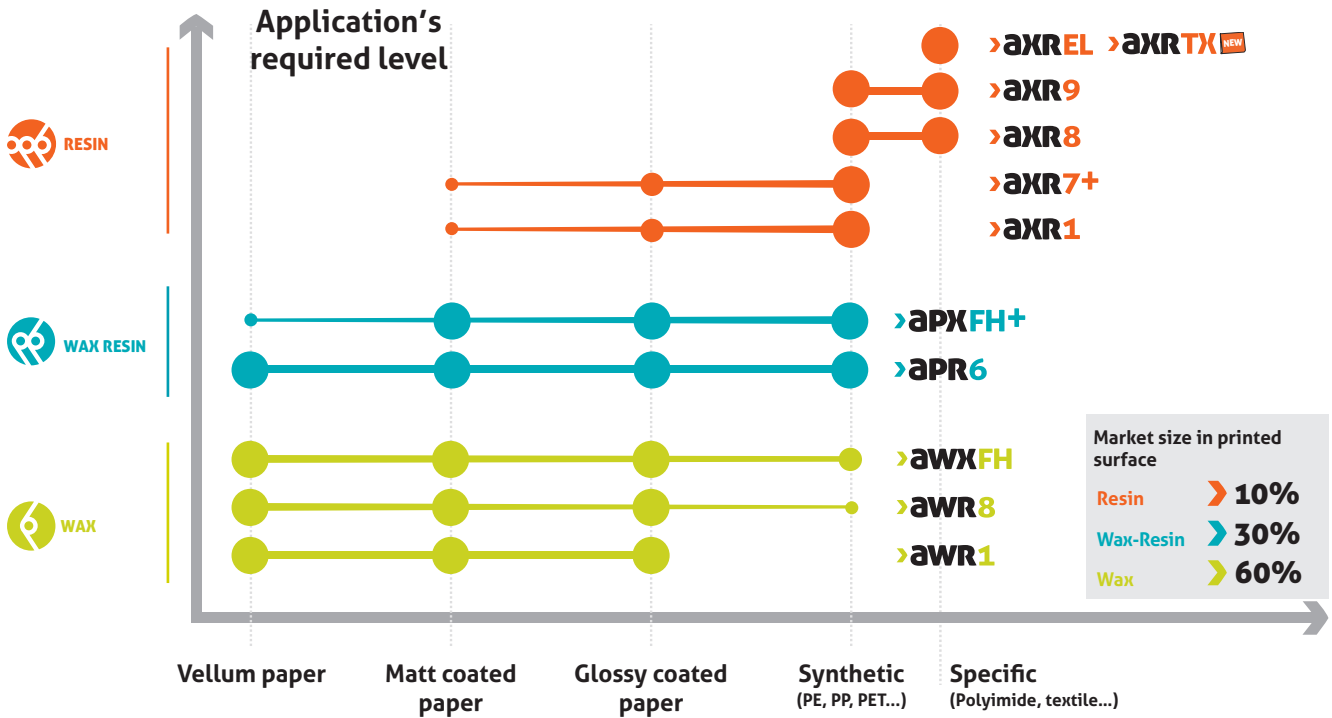

Flat Head TECHNOLOGY

BLACK

COLOURS

Our Flat Head colour ribbons have been developed on the basis of our current wax, wax/resin and resin qualities to suit a number of automatic identification and graphic applications, with similar printing performance than their equivalent black ribbons.

Near / CORNER EDGE TECHNOLOGY

BLACK

COLOURS

Our Near/Corner Edge colour ribbons have been developed on the basis of our current wax/resin and resin qualities to suit a number of automatic identification and graphic applications, with similar printing performance than their equivalent black ribbons.