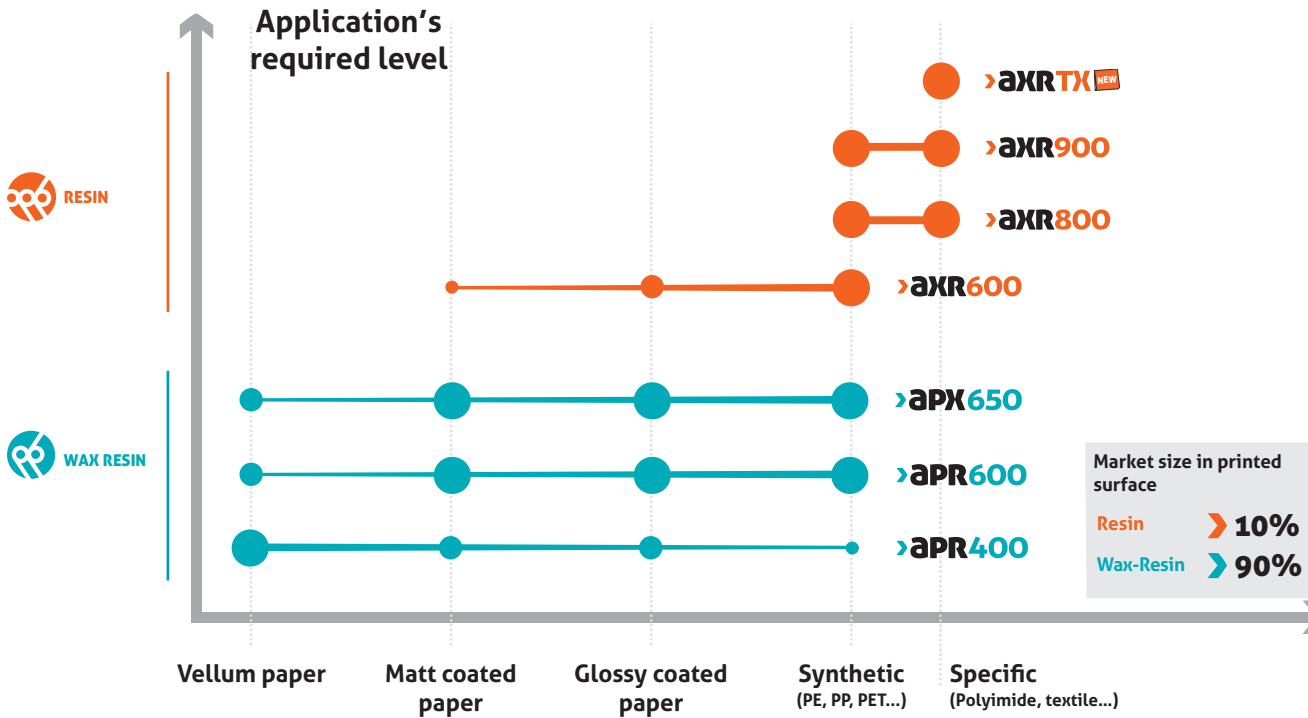

Flat Head TECHNOLOGY

BLACK

COLOURS

Our Flat Head colour ribbons have been developed on the basis of our current wax, wax/resin and resin qualities to suit a number of automatic identification and graphic applications, with similar printing performance than their equivalent black ribbons.

Near / CORNER EDGE TECHNOLOGY

BLACK

COLOURS

Our Near/Corner Edge colour ribbons have been developed on the basis of our current wax/resin and resin qualities to suit a number of automatic identification and graphic applications, with similar printing performance than their equivalent black ribbons.